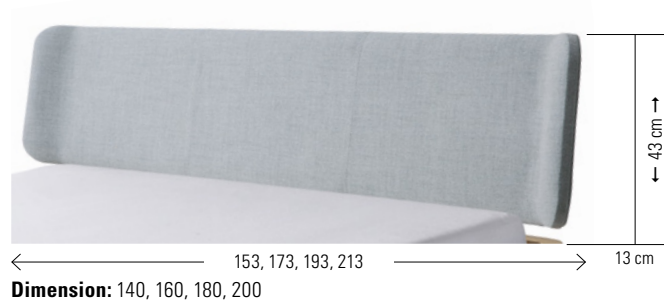

Kopfteile | Têtes de lit | Headboards

Boga

*Leselampen nicht montierbar | Montage de lampes de lecture impossible | No possibility to assemble reading lamps

Kissen zu Kopfteilen | Coussins pour têtes de lit | Cushions for headboards

Stoffauswahl/Farben für Kissen siehe Gesamtkatalog Register 1, Seiten 1.6–1.7 | Choix de tissus/couleurs pour coussins voir catalogue général registre 1, pages 1.6–1.7 | Choice of tissues/colours for cushions see general catalogue index 1, pages 1.6–1.7

Adapter | Adaptateur | Adapter

Bei hohen Matratzen kann mit dem Verlängerungsadapter das Kopfteil um 9 oder 13 cm erhöht werden.

La tête de lit peut être rehaussée de 9 ou 13 cm avec l'adaptateur quand le matelas est plus épais. With the extension adapter the headboard can be extended 9 or 13 cm if mattresses are high.