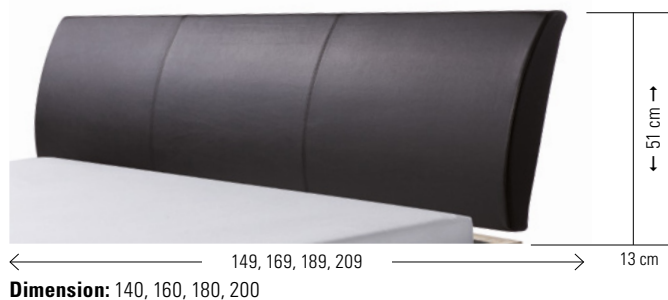

Kopfteile | Têtes de lit | Headboards

Ripo

*Leselampen nicht montierbar | Montage de lampes de lecture impossible | No possibility to assemble reading lamps

Kissen zu Kopfteilen | Coussins pour têtes de lit | Cushions for headboards

Stoffauswahl/Farben für Kissen siehe Gesamtkatalog Register 1, Seiten 1.6–1.7 | Choix de tissus/couleurs pour coussins voir catalogue général registre 1, pages 1.6–1.7 | Choice of tissues/colours for cushions see general catalogue index 1, pages 1.6–1.7

Adapter | Adaptateur | Adapter

Bei hohen Matratzen kann mit dem Verlängerungsadapter das Kopfteil um 9 oder 13 cm erhöht werden.

La tête de lit peut être rehaussée de 9 ou 13 cm avec l'adaptateur quand le matelas est plus épais. With the extension adapter the headboard can be extended 9 or 13 cm if mattresses are high.