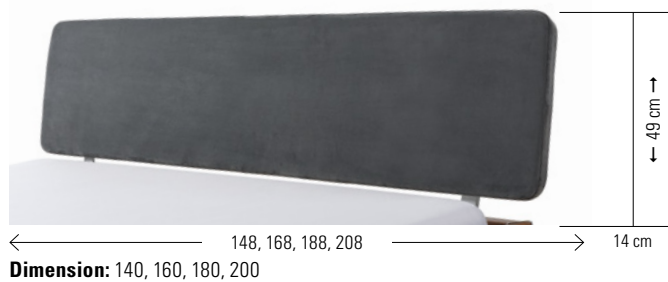

Kopfteile | Têtes de lit | Headboards

Suno