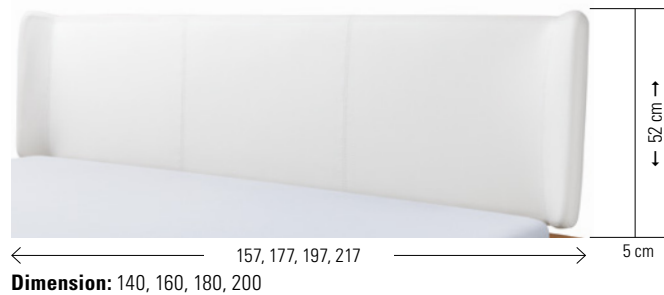

Kopfteile | Têtes de lit | Headboards

Obag*

*Leselampen nicht montierbar | Montage de lampes de lecture impossible | No possibility to assemble reading lamps

Kissen zu Kopfteilen | Coussins pour têtes de lit | Cushions for headboards

Stoffauswahl/Farben für Kissen siehe Gesamtkatalog Register 1, Seiten 1.6–1.7 | Choix de tissus/couleurs pour coussins voir catalogue général registre 1, pages 1.6–1.7 | Choice of tissues/colours for cushions see general catalogue index 1, pages 1.6–1.7

Adapter | Adaptateur | Adapter

Bei hohen Matratzen kann mit dem Verlängerungsadapter das Kopfteil um 9 oder 13 cm erhöht werden.

La tête de lit peut être rehaussée de 9 ou 13 cm avec l'adaptateur quand le matelas est plus épais. With the extension adapter the headboard can be extended 9 or 13 cm if mattresses are high.